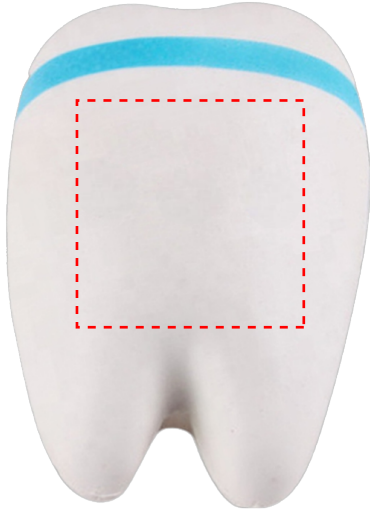

Tooth Shaped Stress Ball

Order Details

Order Number:

Quantity:

Color: White & Blue

***NOTE:** Please review your sketch carefully, paying special attention to spelling, grammar, punctuation, graphic placement, fonts, layout, dimensions and safety lines. Once a sketch is approved, we will begin production on your order exactly as its shown in the approved sketch. Any changes requested after approval will be subject to additional fees and production delay.